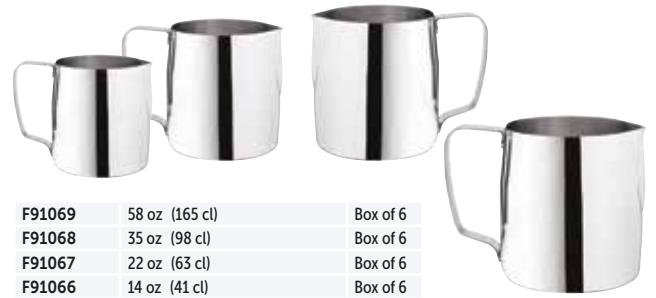

SHAKERS

F91064	2.75 x 4" (7 x 10 cm)	Regular Hole	Box of 12
F91065	2.75 x 4" (7 x 10 cm)	Large Hole	Box of 6

MILK FROTHING JUGS

F91069	58 oz (165 cl)	Box of 6
F91068	35 oz (98 cl)	Box of 6
F91067	22 oz (63 cl)	Box of 6
F91066	14 oz (41 cl)	Box of 6

BLACK PLASTIC NON-SLIP TRAYS

SERVICE TRAY

Deliver Drinks directly to your customer without incident with these high quality non-slip trays. Tough plastic trays with a non-slip rubber layer which has been bonded to the surface which helps to reduce accidental damage.

Not recommended for use in dishwashers.