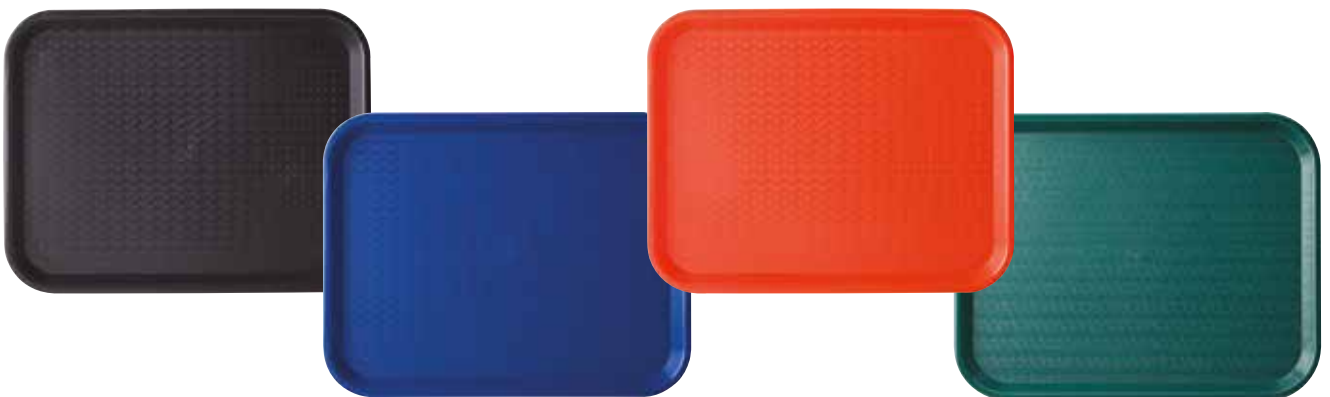

CACT101403	14 x 10"	(36 x 26 cm)	Black	Box of 24
CACT101405	14 x 10"	(36 x 26 cm)	Red	Box of 24
CACT101414	14 x 10"	(36 x 26 cm)	Blue	Box of 24
CACT101408	14 x 10"	(36 x 26 cm)	Green	Box of 24
CACT121603	16 x 12"	(43 x 30 cm)	Black	Box of 24
CACT121605	16 x 12"	(43 x 30 cm)	Red	Box of 24
CACT121614	16 x 12"	(43 x 30 cm)	Blue	Box of 24
CACT121608	16 x 12"	(43 x 30 cm)	Green	Box of 24
CACT141803	18 x 14"	(46 x 36 cm)	Black	Box of 12
CACT141805	18 x 14"	(46 x 36 cm)	Red	Box of 12
CACT141814	18 x 14"	(46 x 36 cm)	Blue	Box of 12
CACT141808	18 x 14"	(46 x 36 cm)	Green	Box of 12