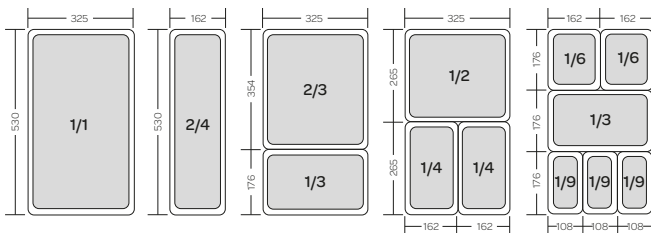

Food pans available in standard Gastronorm sizes.

CREATIVE TABLE CARE ADVICE:

Creative Table includes an array of products all of which require different care to ensure you keep them at their best. See below for information on how to look after your Creative Table products.